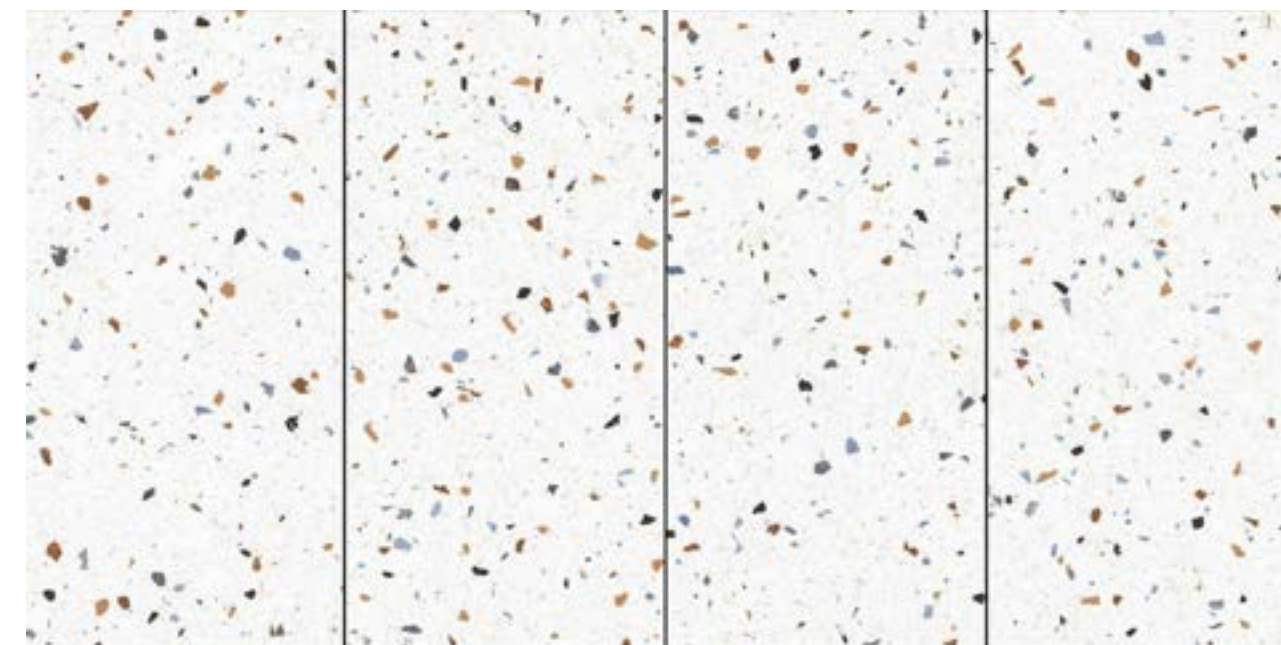

LU816VETE
80x160

TERRAZZO LOOK 60X120