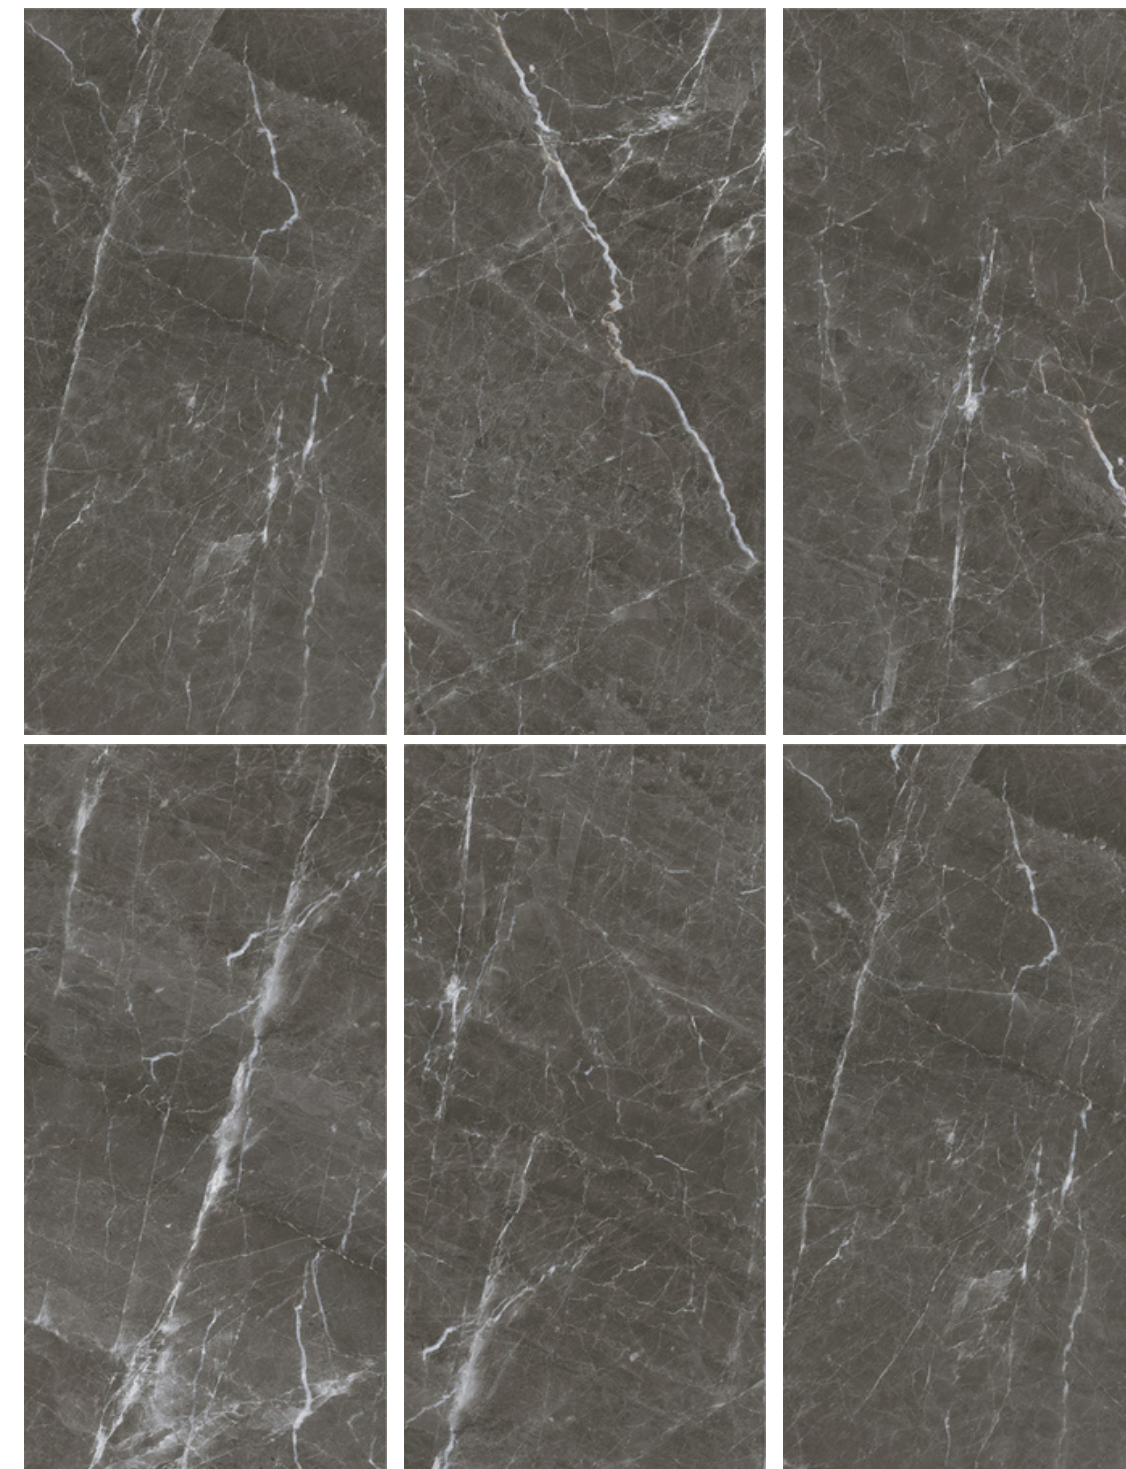

MARBLE LOOK 90X90

MARBLE LOOK 60X120

LUXCASA

Absorption  
< 0.5%

Wearproof  
PE 4

Stain Resistance  
Class 5

Polished

MARBLE LOOK 60X120