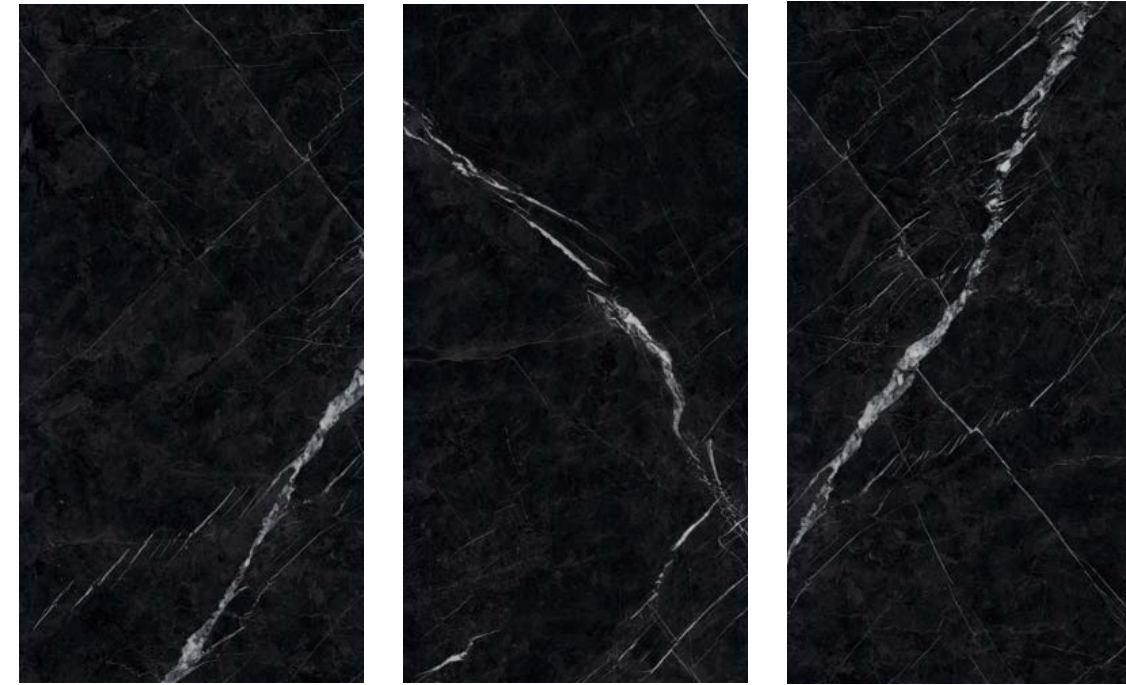

LUEPP130 /GROSSY 60x120

LUEAG085 /GROSSY 60x120

TRAVERTINE LOOK 60X120

MARBLE LOOK 60X120

**LUNEGROMARKINA  
GROSSY/MATT**  
60x120

MARBLE LOOK 60X120

**LUEBF132  
GROSSY**  
60x120

STONE LOOK 60X120