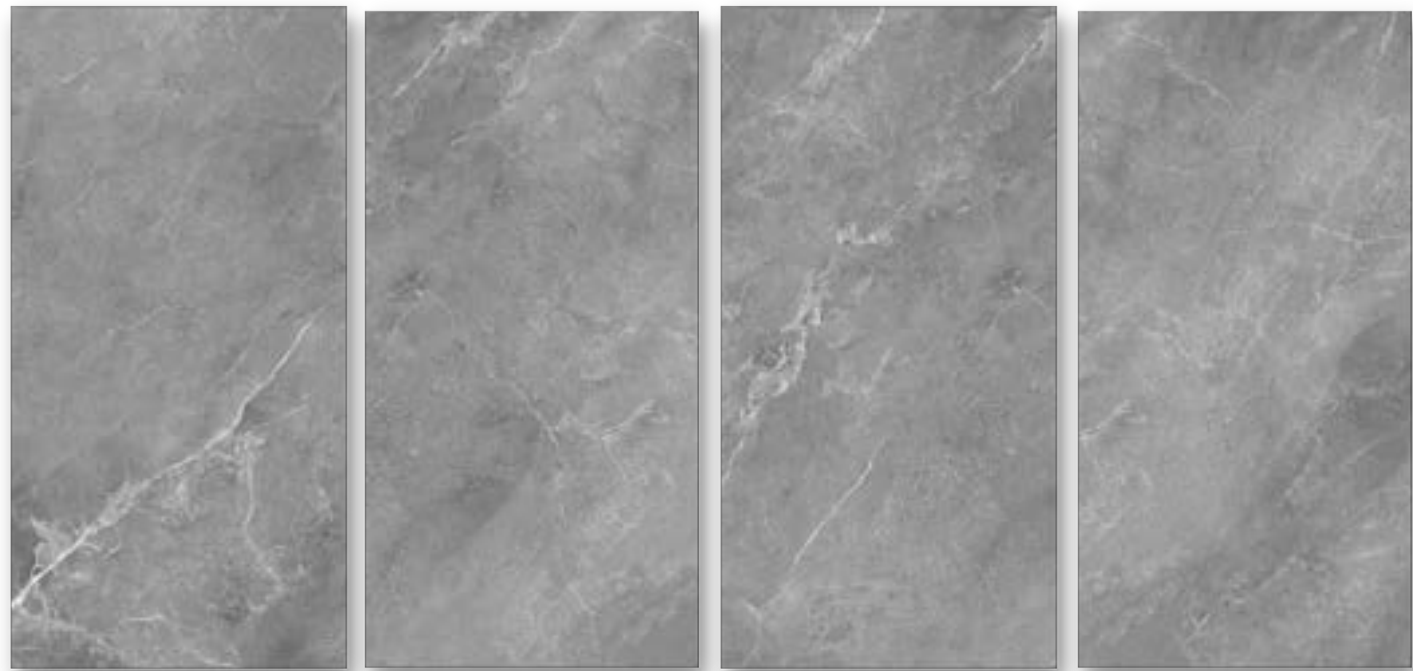

LUXCASA

STONE LOOK 60X120

LU612PND31 /MATT lappato 60x120