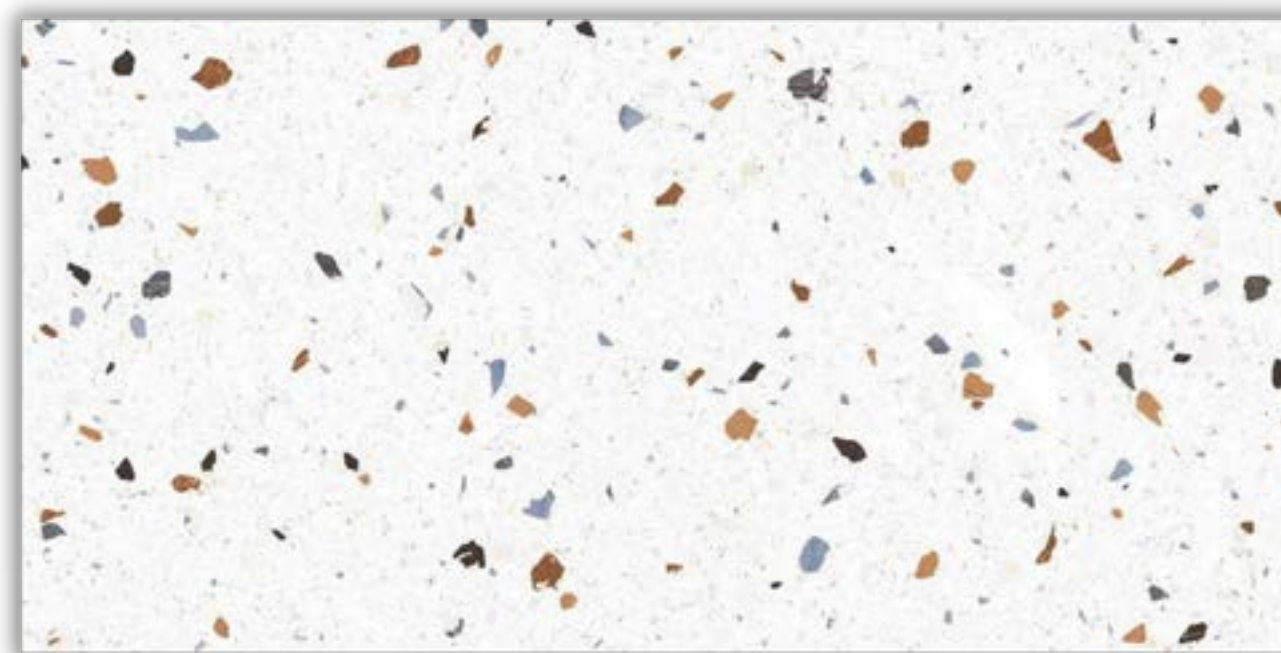

LU816VETE
80x160

TERRAZZO LOOK 60X120